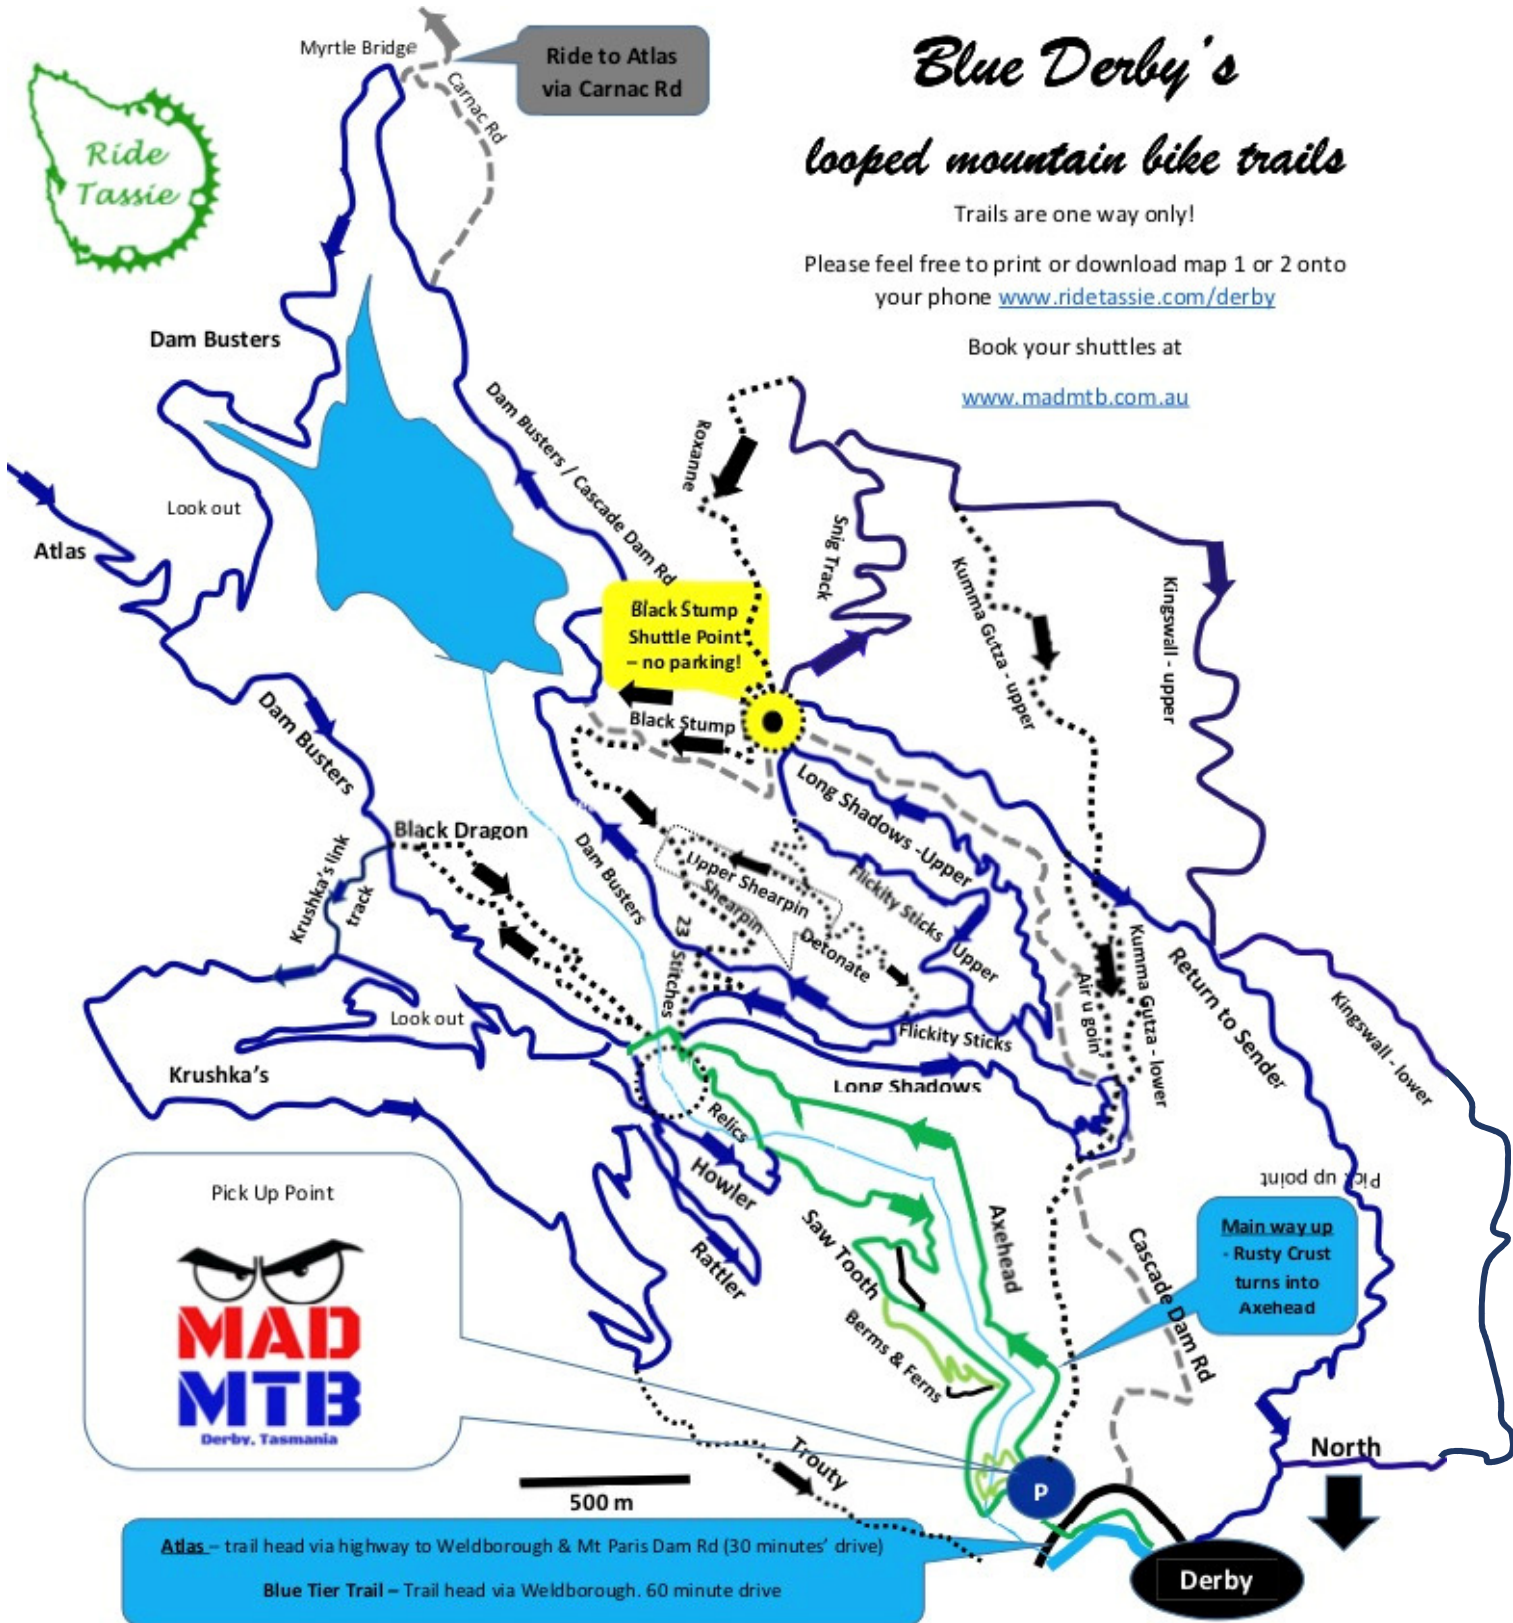

# Blue Derby's looped mountain bike trails

Trails are one way only!

Please feel free to print or download map 1 or 2 onto your phone [www.ridetassie.com/derby](http://www.ridetassie.com/derby)

Book your shuttles at [www.madmtb.com.au](http://www.madmtb.com.au)

## Green Trails

Lake Derby, Riverside, Rusty Crusty, Axehead, Sawtooth, Berms & Ferns

## Blue Trails

Long Shadows, Long Shadows Upper, Flickity Sticks, Return to Sender, Krushka's, Dam Busters, Atlas, Kingswall, Snig Track, Wochya Upta, Deadly Buzzer

## Black Trails

Detonate, Black Stump, 23 Stiches, Upper 23 Stiches, Shearpin, Black Dragon, Trouty, Kumma Gutza, Air-ya-goin, Roaxanne